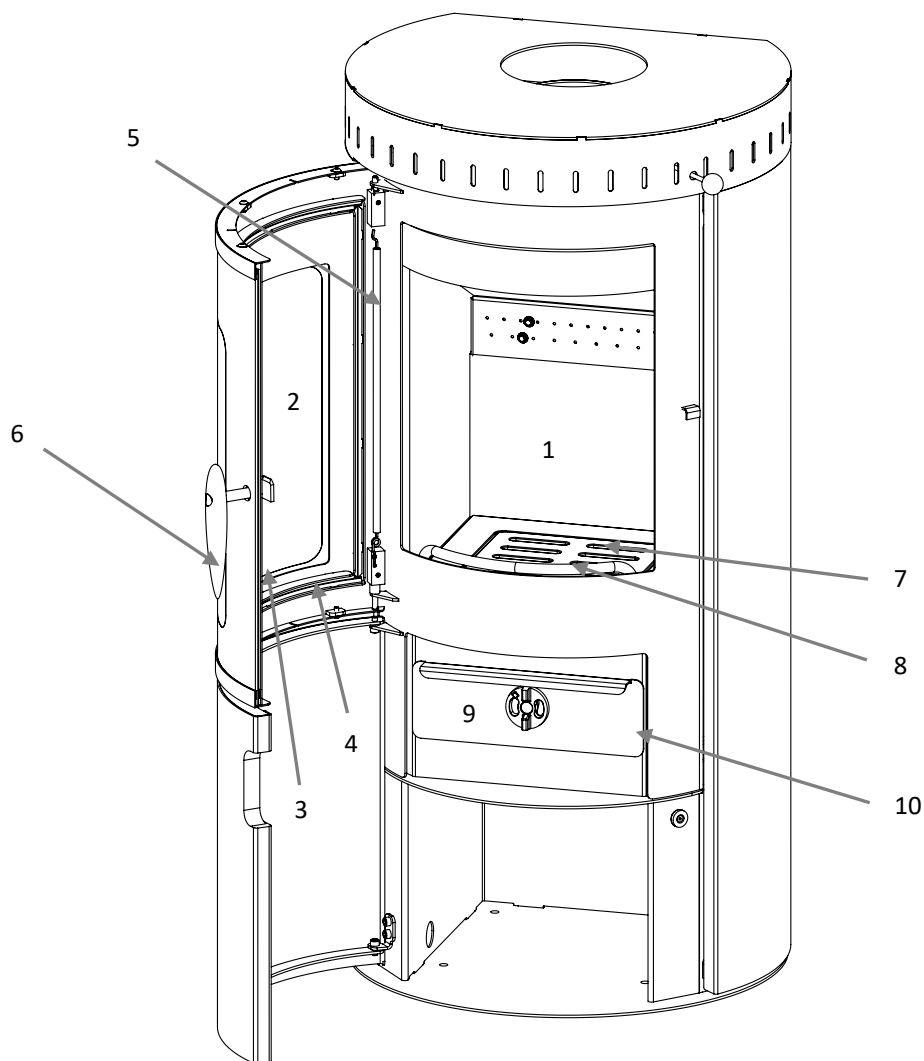

VARDE AURA 7 – Spare Parts overview

No.	Spare Part	Item No.
-----	------------	----------

1	Vermiculite set	
2	Front glass for door	101093
3	Self-adhesive, sealing rope	100443
4	Sealing rope, Ø10 mm - incl. glue	100351
5	Door spring	
6	Door handle	100996
7	Cast iron shaker grate Ø195 mm	100471
8	Log retainer	101104
9	Ash pan	
10	Sealing rope for Ash pan	