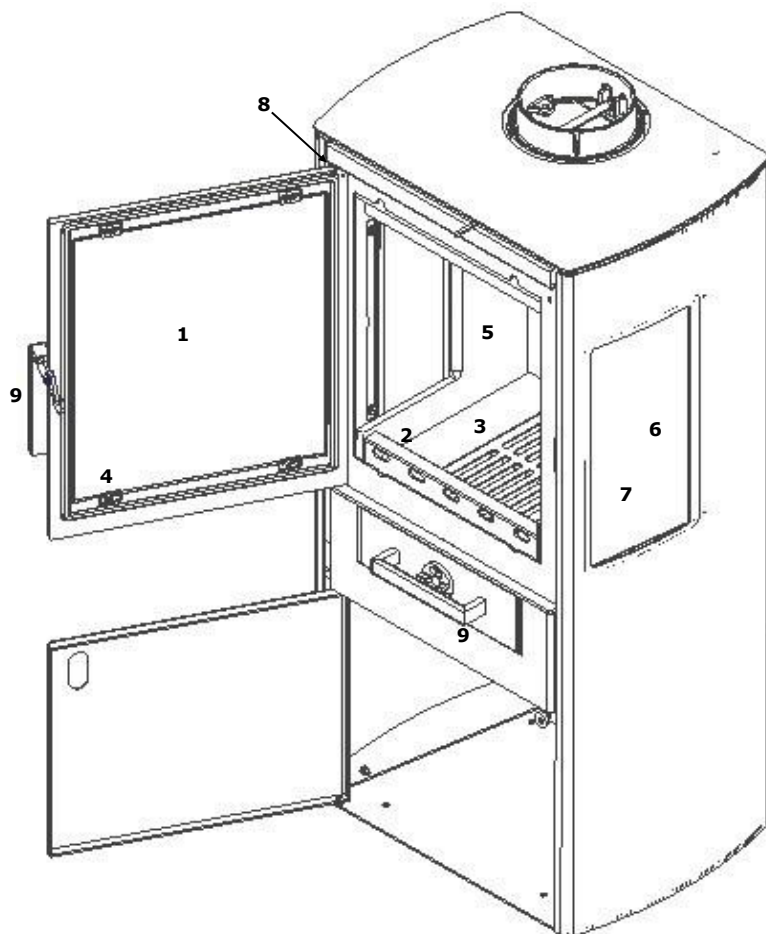

Varde Femø

Spare parts overview

Spare Part Name:

Part number:

- | | | |
|----|-------------------------------------|--------|
| 1. | Glass pane for door | 100272 |
| 2. | Solid fuel retainer | 100366 |
| 3. | Cast iron bottom grate | 100662 |
| 4. | Glass mounting clips kit | 100876 |
| 5. | Vermiculite | 100882 |
| 6. | Glass for side panel - inner | 100883 |
| 7. | Glass for side panel - outer | 100884 |
| 8. | Door springs | 100895 |
| 9. | Handles - kit for door and ash tray | 100974 |

Extra:

Top cover

100701