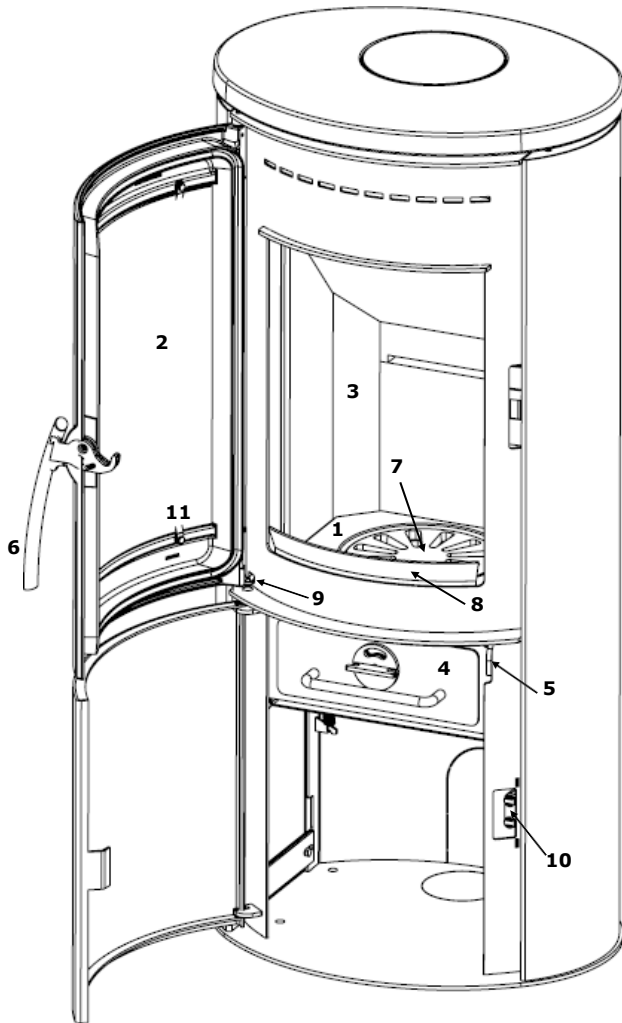

Varde Shape 2 with soapstone

Spare parts overview

Spare Part Name:

Part number:

1.	Cast iron base	100257
2.	Front glass for door	100278
3.	Vermiculite kit	100308
4.	Ash pan	100395
5.	Rod for shaker grate	100397
6.	Handles	100398
7.	Cast iron shaker grate	100471
8.	Solid fuel retainer	100482
9.	Door springs	100732
10.	Magnetic holder for bottom door	100788
11.	Glass mounting clips kit	100877

Extra:

Top cover	100266
Hose kit for external air supply	100381