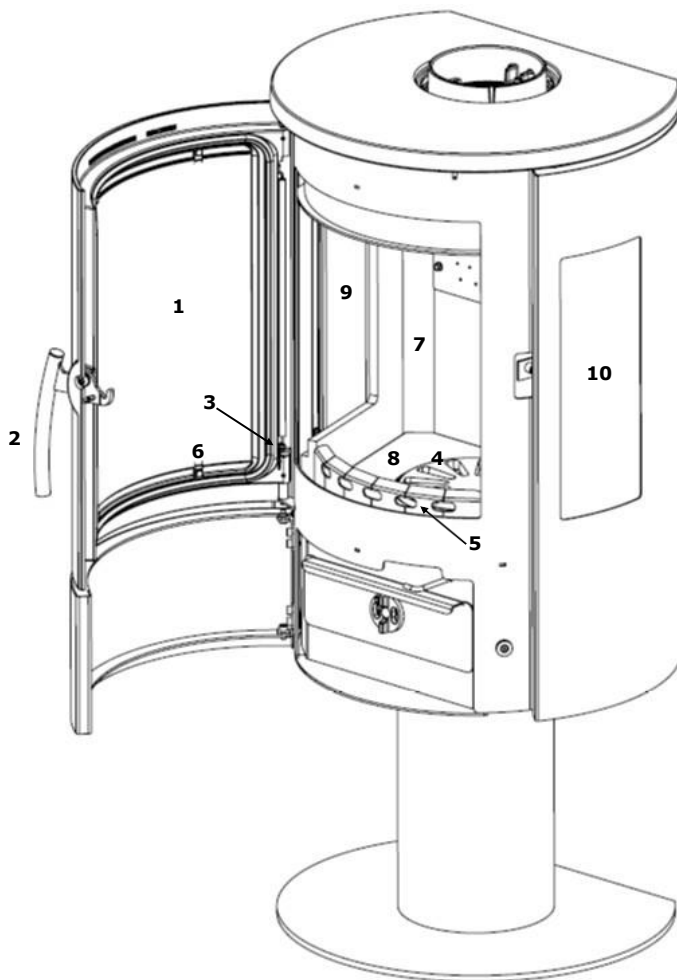

VARDE Nice

Spare parts overview

	Spare Part Name:	Part number:
1.	Front glass for door	100280
2.	Handles	100402
3.	Door springs	100403
4.	Cast iron shaker grate	100471
5.	Solid fuel retainer	100483
6.	Glass mounting clips kit	100877
7.	Vermiculite kit	100941
8.	Cast iron base	100957
9.	Side glass, inner	100937
10.	Side glass, outer	100938

Extra:

Top cover	100266
-----------	--------