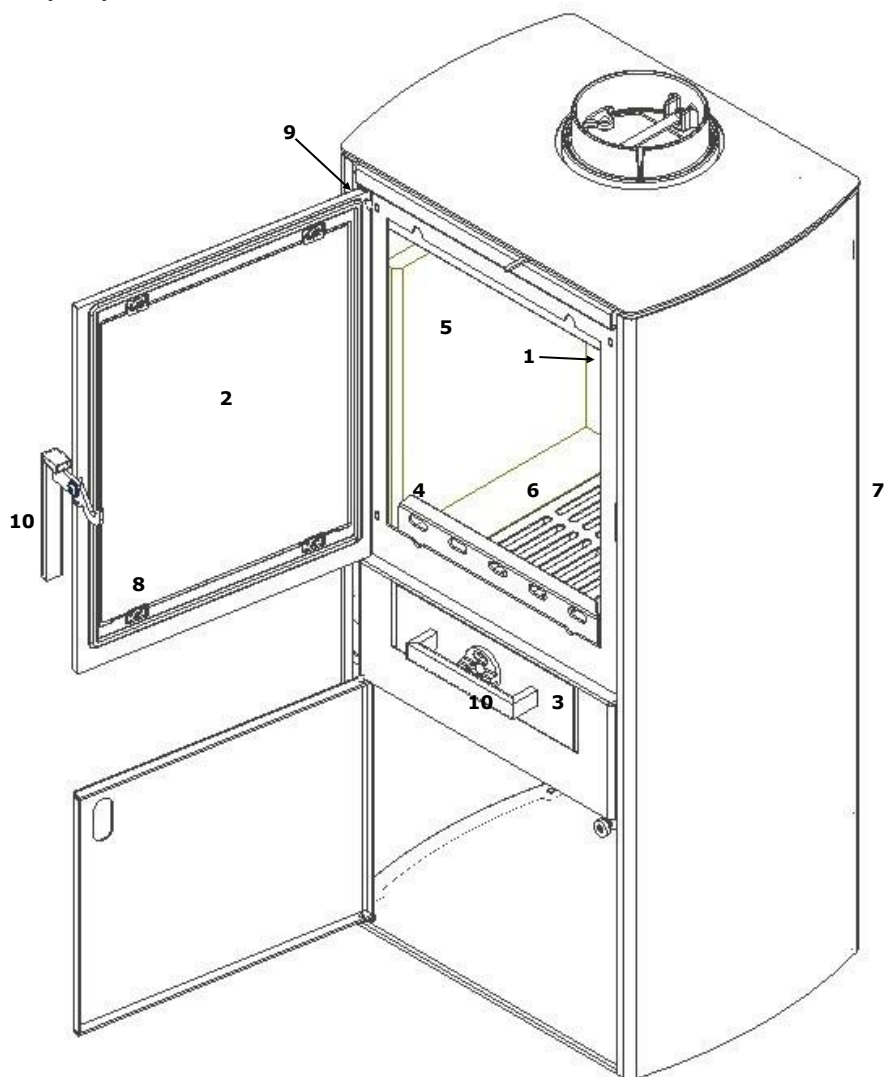

Varde Lolland

Spare parts overview

Spare Part Name:

Part number:

- | | | |
|-----|-------------------------------------|--------|
| 1. | Air bar | 100239 |
| 2. | Front glass for door | 100272 |
| 3. | Ash pan | 100364 |
| 4. | Solid fuel retainer | 100366 |
| 5. | Vermiculite | 100661 |
| 6. | Cast iron bottom grate | 100662 |
| 7. | Steel back panel | 100818 |
| 8. | Glass mounting clips kit | 100876 |
| 9. | Door springs | 100895 |
| 10. | Handles - kit for door and ash tray | 100974 |

Extra:

Top cover

100701