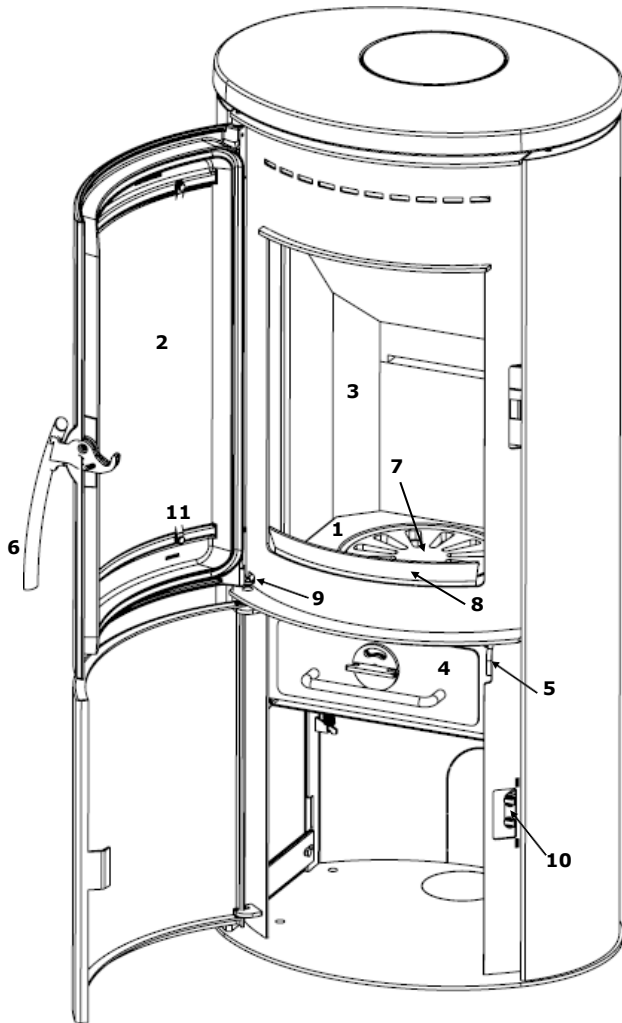

VARDE Shape 13

Spare parts overview

Spare Part Name:

Part number:

1.	Cast iron base	100257
2.	Front glass for door	100278
3.	Vermiculite kit	100308
4.	Ash pan	100395
5.	Rod for shaker grate	100397
6.	Handles	100398
7.	Cast iron shaker grate	100471
8.	Solid fuel retainer	100482
9.	Door springs	100732
10.	Magnetic holder for bottom door	100788
11.	Glass mounting clips kit	100877

Extra:

Top cover	100266
Hose kit for external air supply	100381