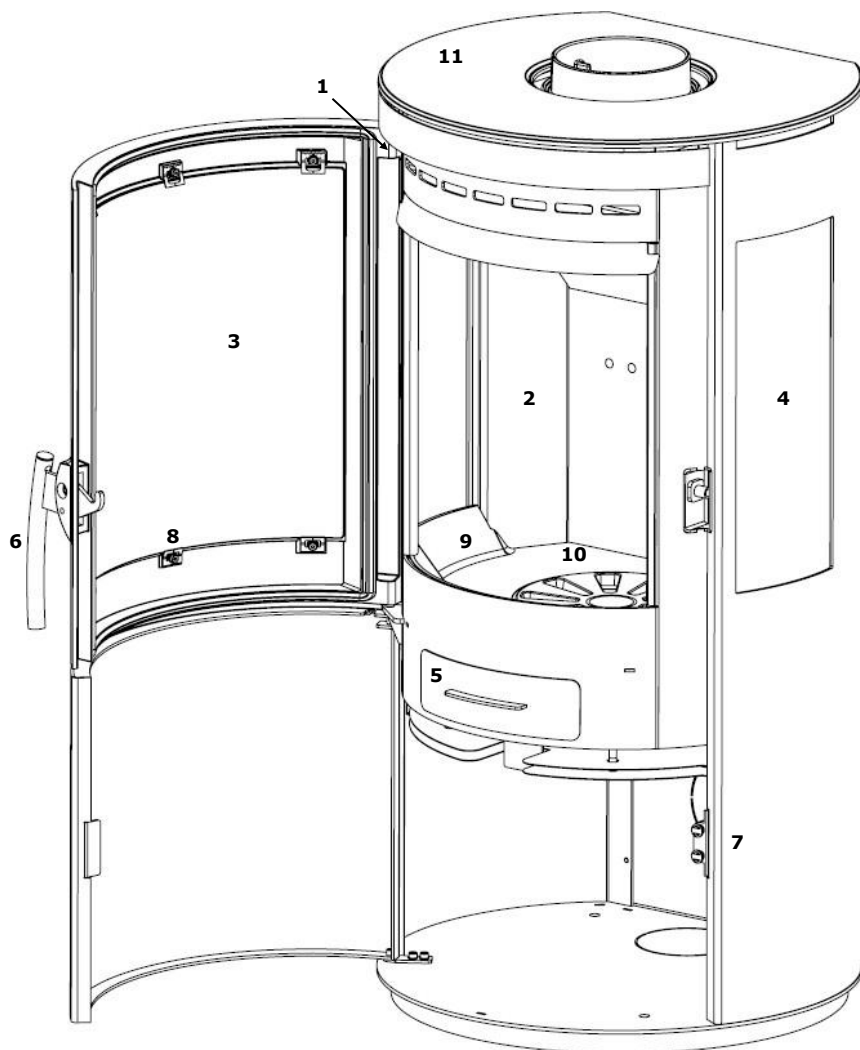

### Spare parts overview

	<b>Spare Part Name:</b>	<b>Part number:</b>
1.	Door springs	100735
2.	Vermiculite kit	100740
3.	Glass pane for door	100741
4.	Glass for side panel	100742
5.	Ash pan	100776
6.	Handles	100777
7.	Magnetic holder for bottom door	100788
8.	Glass mounting clips kit	100876
9.	Cast iron bottom grate	100961
10.	Centre grate	100962
11.	Cast iron top panel	100786

#### Extra:

Top cover	100785
Hose kit for external air supply	100381