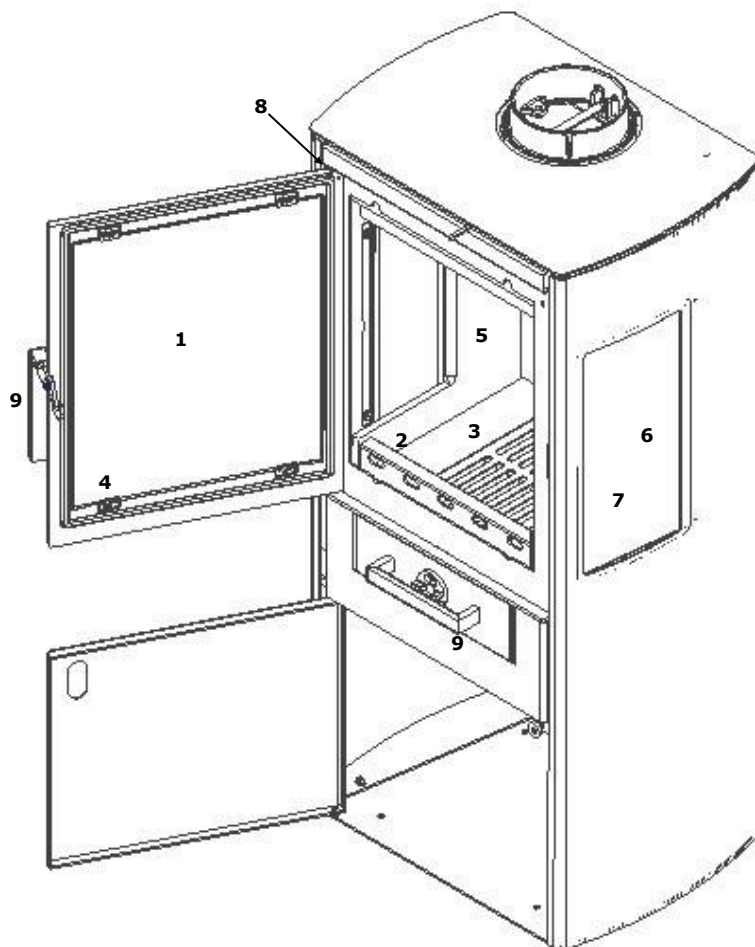

Varde Bogø

Spare parts overview

Spare Part Name:

Part number:

1.	Glass pane for door	100272
2.	Solid fuel retainer	100366
3.	Cast iron bottom grate	100662
4.	Glass mounting clips kit	100876
5.	Vermiculite	100882
6.	Glass for side panel - inner	100883
7.	Glass for side panel - outer	100884
8.	Door springs	100895
9.	Handles - kit for door and ash tray	100974

Extra:

Top cover

100701